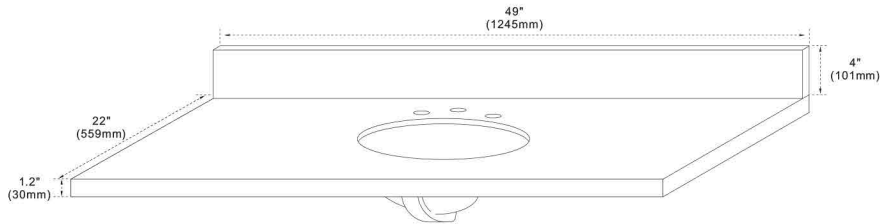

Model: 400300

FEATURES

1. Single 18" oval undermount sink cutout;
2. 8" wide spread facet holes;
3. 4" height backsplash included;
4. Thickness laminated to 1.2"

TOP COLORS/FINISHES

WM - Natural White Carrara marble;
BG - Natural Black Galaxy Granite;
GY Natural Grey Granite;
WE - White Engineer Quartz

FEATURES

1. Solid wood and Plywood;
2. Two soft closing doors;
3. Four full extension soft closing drawer;
4. Dovetail construction drawer

COLORS/FINISHES

SB - Silvery Brown;
WH - Pure White

**NOTE: SINK STYLE, SHAPE, FAUCET HOLES, CUTOUT ON TOP, VANITY MAY VARY FROM THE PICTURE ABOVE.
INSTRUCTIONAL PURPOSE ONLY.**