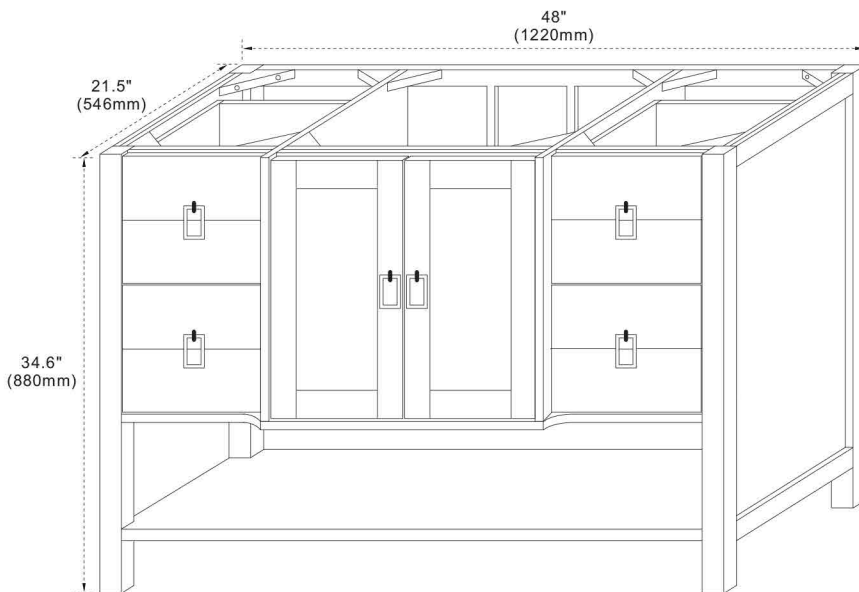

Model: 400300

FEATURES

1. Single 18" oval undermount sink cutout;
2. 8" wide spread facet holes;
3. 4" height backsplash included;
4. Thickness laminated to 1.2"

TOP COLORS/FINISHES

WM - Natural White Carrara marble;
BG - Natural Black Galaxy Granite;
GY Natural Grey Granite;
WE - White Engineer Quartz

FEATURES

1. Solid wood and Plywood;
2. Two soft closing doors;
3. Four full extension soft closing drawer;
4. Dovetail construction drawer

COLORS/FINISHES

SB - Silvery Brown;
WH - Pure White

**NOTE: SINK STYLE, SHAPE, FAUCET HOLES, CUTOUT ON TOP, VANITY MAY VARY FROM THE PICTURE ABOVE.
INSTRUCTIONAL PURPOSE ONLY.**